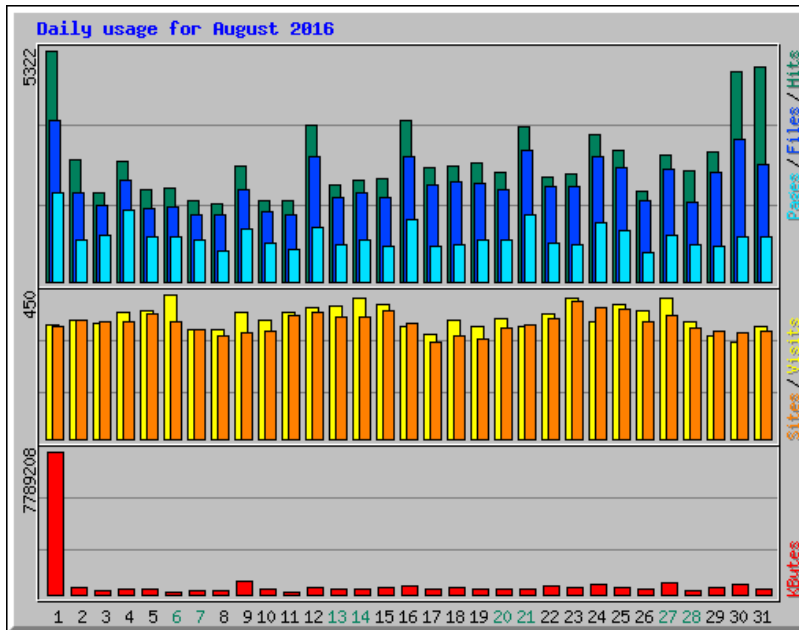

# Usage Statistics for northshorechoral.com

Summary Period: August 2016  
Generated 01-Sep-2016 06:40 MDT

[\[Daily Statistics\]](#) [\[Hourly Statistics\]](#) [\[URLs\]](#) [\[Entry\]](#) [\[Exit\]](#) [\[Sites\]](#) [\[Referrers\]](#) [\[Search\]](#) [\[Agents\]](#) [\[Countries\]](#)

Monthly Statistics for August 2016		
Total Hits	87226	
Total Files	69835	
Total Pages	32559	
Total Visits	11731	
Total KBytes	18136722	
Total Unique Sites	5294	
Total Unique URLs	3438	
Total Unique Referrers	2233	
Total Unique User Agents	1483	
	Avg	Max
Hits per Hour	117	979
Hits per Day	2813	5322
Files per Day	2252	3704
Pages per Day	1050	2051
Sites per Day	170	429
Visits per Day	378	450
KBytes per Day	585056	7789208
Hits by Response Code		
Code 200 - OK	80.06%	69835
Code 206 - Partial Content	2.04%	1777
Code 301 - Moved Permanently	0.10%	90
Code 303 - See Other	2.15%	1872
Code 304 - Not Modified	6.29%	5483
Code 404 - Not Found	9.23%	8051
Code 500 - Internal Server Error	0.14%	118