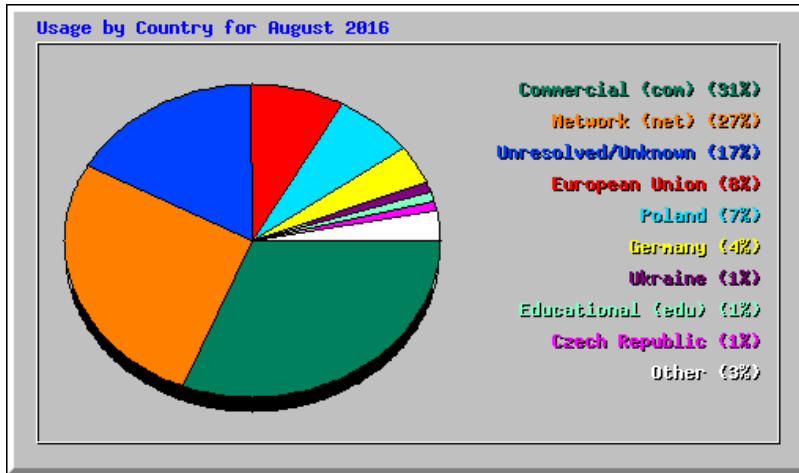

6	2022	2.32%	Mozilla/5.0 (compatible; AhrefsBot/5.1; +http://ahrefs.com/robot/)
7	2009	2.30%	Mozilla/5.0 (iPhone; CPU iPhone OS 7_0 like Mac OS X) AppleWebKit/537.51.1 (KHTML, like Gecko) Version/7.0 Mobile/11A465 Safa
8	1901	2.18%	Mozilla/5.0 (Macintosh; Intel Mac OS X 10.7; rv:47.0) Gecko/20100101 Firefox/47.0
9	1813	2.08%	Mozilla/5.0 (compatible; DotBot/1.1; http://www.opensiteexplorer.org/dotbot, help@moz.com)
10	1424	1.63%	Mozilla/5.0 (Windows NT 10.0; WOW64; rv:48.0) Gecko/20100101 Firefox/48.0
11	1411	1.62%	Mozilla/5.0 (Macintosh; Intel Mac OS X 10_11_6) AppleWebKit/601.7.7 (KHTML, like Gecko) Version/9.1.2 Safari/601.7.7
12	1329	1.52%	Mozilla/5.0 (compatible; sbot/5.0.2; +http://OpenLinkProfiler.org/bot)
13	1325	1.52%	Mozilla/5.0 (Windows NT 6.1; WOW64) AppleWebKit/537.36 (KHTML, like Gecko) Chrome/52.0.2743.116 Safari/537.36
14	1111	1.27%	Mozilla/5.0 (compatible; Yahoo! Slurp; http://help.yahoo.com/help/us/ysearch/slurp)
15	1046	1.20%	Mozilla/5.0 (compatible; YandexBot/3.0; +http://yandex.com/bots)

Top 30 of 88 Total Countries							
#	Hits	Files	KBytes			Country	
1	26626	30.53%	22764	32.60%	4984126	27.48%	Commercial (com)
2	23957	27.47%	18570	26.59%	4443922	24.50%	Network (net)
3	15055	17.26%	10354	14.83%	6311696	34.80%	Unresolved/Unknown
4	6884	7.89%	6571	9.41%	558884	3.08%	European Union
5	6295	7.22%	6267	8.97%	865241	4.77%	Poland
6	3104	3.56%	2740	3.92%	434487	2.40%	Germany
7	781	0.90%	565	0.81%	6759	0.04%	Ukraine
8	732	0.84%	719	1.03%	114190	0.63%	Educational (edu)
9	689	0.79%	396	0.57%	42393	0.23%	Czech Republic
10	393	0.45%	332	0.48%	5382	0.03%	Switzerland
11	335	0.38%	307	0.44%	8473	0.05%	United Kingdom
12	320	0.37%	271	0.39%	20348	0.11%	Brazil
13	209	0.24%	179	0.26%	3032	0.02%	Russian Federation
14	164	0.19%	151	0.22%	18205	0.10%	Netherlands
15	147	0.17%	138	0.20%	3130	0.02%	Non-Profit (org)
16	139	0.16%	136	0.19%	2604	0.01%	British Indian Ocean Territory
17	118	0.14%	111	0.16%	3984	0.02%	Canada
18	112	0.13%	110	0.16%	10833	0.06%	New Zealand
19	90	0.10%	65	0.09%	34344	0.19%	Italy
20	89	0.10%	76	0.11%	58291	0.32%	Japan
21	82	0.09%	66	0.09%	25680	0.14%	India
22	81	0.09%	72	0.10%	7971	0.04%	Australia
23	76	0.09%	65	0.09%	11014	0.06%	Sweden
24	55	0.06%	42	0.06%	8633	0.05%	Hungary
25	51	0.06%	49	0.07%	2739	0.02%	Singapore
26	50	0.06%	27	0.04%	2810	0.02%	Turkey
27	49	0.06%	38	0.05%	639	0.00%	Romania
28	43	0.05%	41	0.06%	25790	0.14%	South Africa
29	38	0.04%	24	0.03%	425	0.00%	France
30	36	0.04%	29	0.04%	20622	0.11%	China