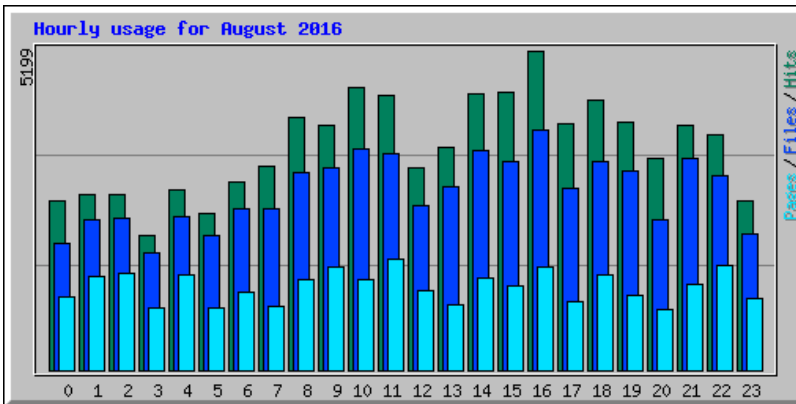

1	5322	6.10%	3704	5.30%	2051	6.30%	355	3.03%	348	6.57%	7789208	42.95%
2	2815	3.23%	2041	2.92%	972	2.99%	368	3.14%	370	6.99%	359054	1.98%
3	2044	2.34%	1764	2.53%	1085	3.33%	360	3.07%	362	6.84%	214555	1.18%
4	2774	3.18%	2332	3.34%	1637	5.03%	396	3.38%	362	6.84%	269444	1.49%
5	2106	2.41%	1697	2.43%	1016	3.12%	397	3.38%	388	7.33%	258748	1.43%
6	2167	2.48%	1717	2.46%	1023	3.14%	450	3.84%	365	6.89%	166064	0.92%
7	1850	2.12%	1537	2.20%	964	2.96%	342	2.92%	339	6.40%	171346	0.94%
8	1775	2.03%	1530	2.19%	693	2.13%	340	2.90%	321	6.06%	182548	1.01%
9	2650	3.04%	2131	3.05%	1226	3.77%	396	3.38%	331	6.25%	758038	4.18%
10	1882	2.16%	1604	2.30%	887	2.72%	370	3.15%	336	6.35%	270364	1.49%
11	1864	2.14%	1523	2.18%	739	2.27%	394	3.36%	386	7.29%	168204	0.93%
12	3618	4.15%	2879	4.12%	1253	3.85%	410	3.50%	394	7.44%	363466	2.00%
13	2209	2.53%	1954	2.80%	863	2.65%	411	3.50%	380	7.18%	291511	1.61%
14	2323	2.66%	2030	2.91%	953	2.93%	439	3.74%	381	7.20%	305280	1.68%
15	2368	2.71%	1945	2.79%	827	2.54%	416	3.55%	399	7.54%	348181	1.92%
16	3725	4.27%	2892	4.14%	1444	4.44%	350	2.98%	361	6.82%	463846	2.56%
17	2616	3.00%	2210	3.16%	798	2.45%	326	2.78%	303	5.72%	278656	1.54%
18	2645	3.03%	2291	3.28%	848	2.60%	368	3.14%	319	6.03%	421927	2.33%
19	2750	3.15%	2280	3.26%	972	2.99%	352	3.00%	310	5.86%	286981	1.58%
20	2530	2.90%	2118	3.03%	971	2.98%	373	3.18%	344	6.50%	311967	1.72%
21	3556	4.08%	3025	4.33%	1531	4.70%	352	3.00%	355	6.71%	301097	1.66%
22	2424	2.78%	2180	3.12%	894	2.75%	389	3.32%	372	7.03%	433781	2.39%
23	2498	2.86%	2200	3.15%	852	2.62%	440	3.75%	429	8.10%	349225	1.93%
24	3372	3.87%	2888	4.14%	1363	4.19%	364	3.10%	407	7.69%	538914	2.97%
25	3012	3.45%	2628	3.76%	1172	3.60%	418	3.56%	402	7.59%	359130	1.98%
26	2079	2.38%	1869	2.68%	687	2.11%	397	3.38%	365	6.89%	308515	1.70%
27	2924	3.35%	2579	3.69%	1076	3.30%	436	3.72%	383	7.23%	667937	3.68%
28	2565	2.94%	1812	2.59%	858	2.64%	366	3.12%	343	6.48%	212023	1.17%
29	2980	3.42%	2522	3.61%	830	2.55%	318	2.71%	336	6.35%	426640	2.35%
30	4846	5.56%	3260	4.67%	1025	3.15%	300	2.56%	329	6.21%	522646	2.88%
31	4937	5.66%	2693	3.86%	1049	3.22%	348	2.97%	334	6.31%	337427	1.86%

Hourly Statistics for August 2016												
Hour	Hits			Files			Pages			KBytes		
	Avg	Total	%	Avg	Total	%	Avg	Total	%	Avg	Total	%
0	88	2741	3.14%	66	2065	2.96%	38	1199	3.68%	14056	435741	2.40%
1	92	2860	3.28%	78	2440	3.49%	49	1526	4.69%	9752	302312	1.67%
2	91	2843	3.26%	79	2459	3.52%	50	1568	4.82%	9031	279952	1.54%
3	70	2183	2.50%	61	1908	2.73%	32	1015	3.12%	9787	303410	1.67%
4	94	2935	3.36%	80	2493	3.57%	49	1549	4.76%	10169	315252	1.74%
5	82	2561	2.94%	70	2181	3.12%	32	1001	3.07%	7506	232689	1.28%
6	98	3054	3.50%	84	2627	3.76%	41	1273	3.91%	13137	407243	2.25%
7	106	3310	3.79%	84	2621	3.75%	33	1033	3.17%	9571	296716	1.64%
8	132	4105	4.71%	103	3219	4.61%	47	1464	4.50%	12761	395606	2.18%
9	128	3982	4.57%	106	3297	4.72%	53	1667	5.12%	16525	512267	2.82%