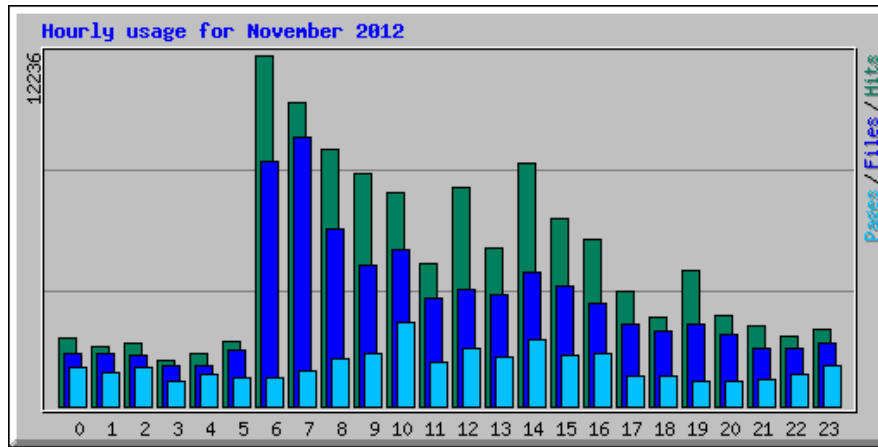

Hourly Statistics for November 2012												
Hour	Hits			Files			Pages			KBytes		
	Avg	Total		Avg	Total		Avg	Total		Avg	Total	
0	78	2353	1.94%	62	1860	2.16%	44	1329	3.91%	8875	266237	0.21%
1	68	2058	1.69%	61	1849	2.15%	39	1172	3.44%	3348	100430	0.08%
2	73	2210	1.82%	59	1777	2.06%	45	1357	3.99%	6432	192958	0.15%
3	53	1590	1.31%	47	1428	1.66%	28	846	2.49%	3122	93653	0.07%
4	60	1824	1.50%	46	1403	1.63%	36	1098	3.23%	5838	175148	0.14%
5	76	2288	1.88%	65	1972	2.29%	33	999	2.94%	16626	498776	0.39%
6	407	12236	10.07%	284	8536	9.92%	33	1018	2.99%	1056942	31708272	24.74%
7	353	10600	8.72%	312	9368	10.89%	41	1237	3.64%	23012	690374	0.54%
8	298	8965	7.38%	206	6193	7.20%	54	1637	4.81%	36873	1106178	0.86%
9	269	8093	6.66%	162	4886	5.68%	60	1823	5.36%	28542	856248	0.67%
10	248	7453	6.13%	181	5451	6.33%	97	2920	8.58%	16541	496238	0.39%
11	166	4998	4.11%	126	3781	4.39%	51	1556	4.57%	52052	1561548	1.22%
12	254	7641	6.29%	135	4071	4.73%	67	2023	5.95%	474167	14224999	11.10%
13	183	5514	4.54%	129	3886	4.52%	56	1708	5.02%	39694	1190814	0.93%
14	282	8464	6.97%	156	4695	5.46%	78	2347	6.90%	75591	2267732	1.77%
15	217	6513	5.36%	140	4203	4.88%	58	1757	5.16%	64757	1942699	1.52%
16	193	5792	4.77%	119	3570	4.15%	60	1822	5.36%	330309	9909259	7.73%
17	133	4019	3.31%	96	2891	3.36%	35	1074	3.16%	141339	4240181	3.31%
18	104	3122	2.57%	87	2634	3.06%	34	1036	3.05%	114998	3449941	2.69%
19	157	4711	3.88%	95	2872	3.34%	30	903	2.65%	1596467	47894022	37.37%
20	104	3136	2.58%	83	2514	2.92%	30	904	2.66%	36259	1087777	0.85%
21	92	2778	2.29%	67	2010	2.34%	30	927	2.72%	96929	2907865	2.27%
22	81	2430	2.00%	66	1995	2.32%	37	1133	3.33%	38329	1149860	0.90%
23	90	2710	2.23%	73	2214	2.57%	46	1395	4.10%	4873	146193	0.11%

Top 30 of 4472 Total URLs					
#	Hits		KBytes		URL
1	22154	18.23%	611155	0.48%	/nscs/images/stories/moses-at-red-sea3.jpg
2	11467	9.44%	204190	0.16%	/nscs/
3	4242	3.49%	4275	0.00%	/
4	3903	3.21%	45258	0.04%	/nscs/administrator/
5	3827	3.15%	80176316	62.56%	/seasons/12-13/Recordings/NSCS103012SopAltoPart1.mp3
6	2547	2.10%	252742	0.20%	/seasons/05-06/CarminaBuranaTextandTranslation.pdf
7	2274	1.87%	273	0.00%	/robots.txt
8	2209	1.82%	9753	0.01%	/millerjw/czechpoint/administrator/
9	1518	1.25%	2058	0.00%	/favicon.ico