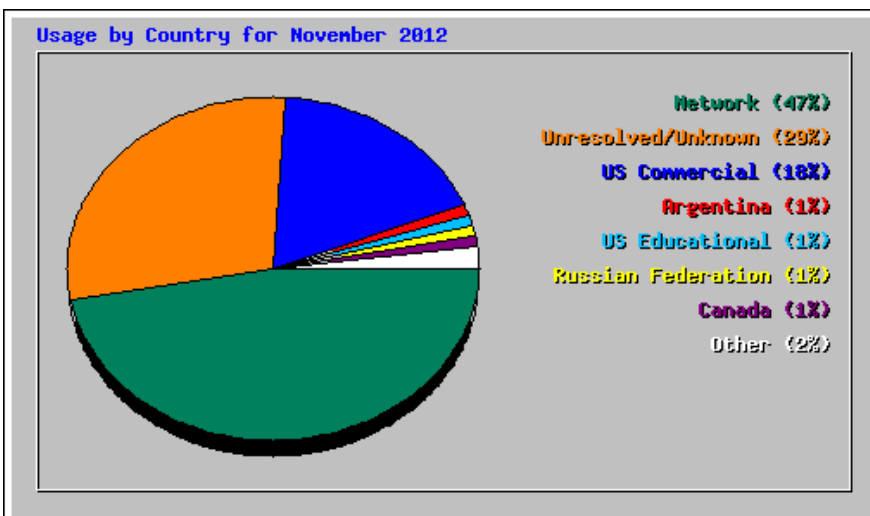

Top 2 of 2 Total Usernames									
#	Hits		Files		KBytes		Visits		Username
1	6818	5.61%	3412	3.96%	74167	0.06%	48	0.44%	wework
2	4	0.00%	3	0.00%	47	0.00%	3	0.03%	wesing

Top 15 of 1646 Total User Agents		
#	Hits	User Agent
1	11673	9.61% Mozilla/5.0 (Windows NT 6.1; WOW64; rv:16.0) Gecko/20100101 F
2	8781	7.23% Mozilla/5.0 (Windows NT 6.1; WOW64; rv:17.0) Gecko/17.0 Firef
3	8056	6.63% Mozilla/5.0 (Windows NT 5.1; rv:16.0) Gecko/20100101 Firefox/
4	6528	5.37% Mozilla/5.0 (compatible; MSIE 9.0; Windows NT 6.1; WOW64; Tri
5	4998	4.11% Mozilla/5.0 (Windows; U; Windows NT 5.1; en-US; rv:1.9.1.3) G
6	4762	3.92% Mozilla/5.0 (Windows NT 6.1; WOW64) AppleWebKit/537.11 (KHTML
7	4707	3.87% Mozilla/4.0 (compatible; MSIE 8.0; Windows NT 5.1; Trident/4.
8	3775	3.11% AppleCoreMedia/1.0.0.10A403 (iPad; U; CPU OS 6_0 like Mac OS
9	3384	2.79% Mozilla/5.0 (compatible; Baiduspider/2.0; +http://www.baidu.c
10	2966	2.44% Mozilla/5.0 (Windows NT 5.1) AppleWebKit/537.11 (KHTML, like
11	2282	1.88% Mozilla/5.0 (compatible; Googlebot/2.1; +http://www.google.co
12	2262	1.86% Mozilla/5.0 (compatible; bingbot/2.0; +http://www.bing.com/bi
13	2137	1.76% Mozilla/5.0 (compatible; MSIE 9.0; Windows NT 6.1; Trident/5.
14	1990	1.64% Mozilla/5.0 (compatible; Ezooms/1.0; ezooms.bot@gmail.com)
15	1774	1.46% Mozilla/4.0 (compatible; MSIE 8.0; Windows NT 6.1; WOW64; Tri

Top 30 of 82 Total Countries