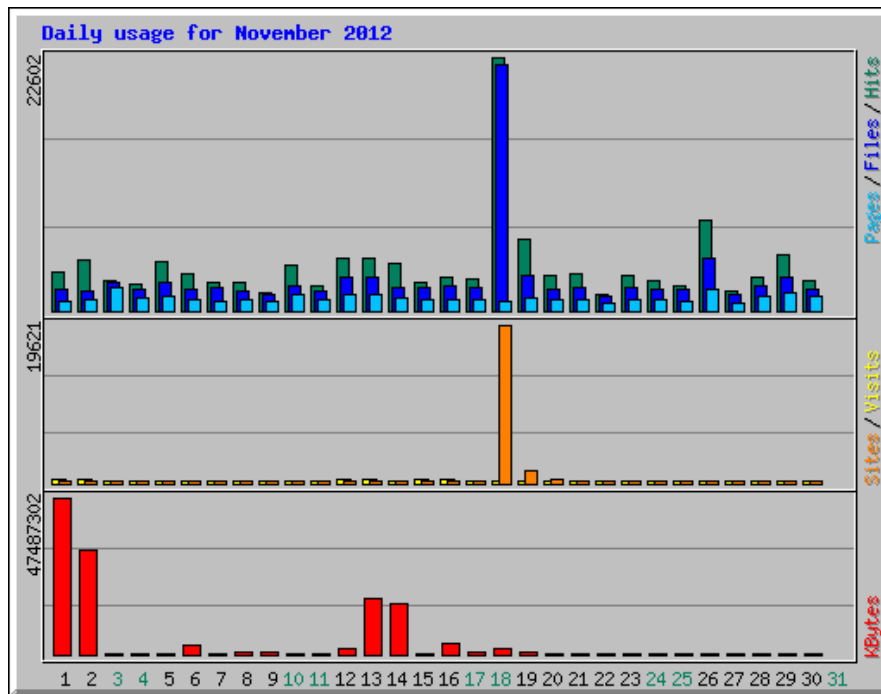

Usage Statistics for northshorechoral.com

Summary Period: November 2012
Generated 01-Dec-2012 05:13 MST

[\[Daily Statistics\]](#) [\[Hourly Statistics\]](#) [\[URLs\]](#) [\[Entry\]](#) [\[Exit\]](#) [\[Sites\]](#) [\[Referrers\]](#) [\[Search\]](#) [\[Users\]](#) [\[Agents\]](#) [\[Countries\]](#)

Monthly Statistics for November 2012		
Total Hits	121498	
Total Files	86059	
Total Pages	34021	
Total Visits	10870	
Total KBytes	128157403	
Total Unique Sites	25418	
Total Unique URLs	4472	
Total Unique Referrers	973	
Total Unique Usernames	2	
Total Unique User Agents	1646	
	Avg	Max
Hits per Hour	168	6809
Hits per Day	4049	22602
Files per Day	2868	21929
Pages per Day	1134	2026
Visits per Day	362	558
KBytes per Day	4271913	47487302
Hits by Response Code		
Undefined response code	202	
Code 200 - OK	86059	
Code 206 - Partial Content	10832	
Code 301 - Moved Permanently	172	
Code 302 - Found	34	
Code 303 - See Other	2158	
Code 304 - Not Modified	20015	
Code 403 - Forbidden	17	
Code 404 - Not Found	1889	
Code 500 - Internal Server Error	120	