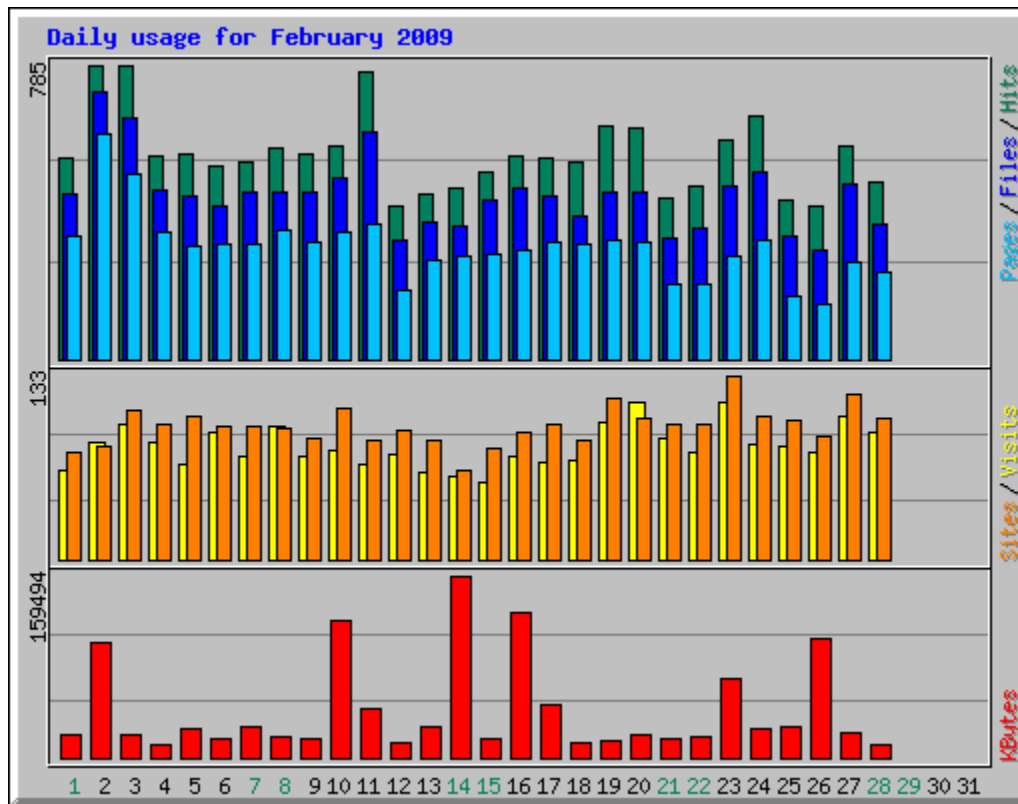

Usage Statistics for northshorechoral.com

Summary Period: February 2009

Generated 01-Mar-2009 06:11 CST

[\[Daily Statistics\]](#) [\[Hourly Statistics\]](#) [\[URLs\]](#) [\[Entry\]](#) [\[Exit\]](#) [\[Sites\]](#) [\[Referrers\]](#) [\[Search\]](#) [\[Agents\]](#) [\[Countries\]](#)

Monthly Statistics for February 2009		
Total Hits	15337	
Total Files	12229	
Total Pages	8380	
Total Visits	2260	
Total KBytes	1155862	
Total Unique Sites	1944	
Total Unique URLs	542	
Total Unique Referrers	361	
Total Unique User Agents	483	
	Avg	Max
Hits per Hour	22	248
Hits per Day	547	785
Files per Day	436	712
Pages per Day	299	600
Visits per Day	80	113
KBytes per Day	41281	159494
Hits by Response Code		
Code 200 - OK	12229	
Code 206 - Partial Content	704	
Code 301 - Moved Permanently	5	
Code 304 - Not Modified	1484	
Code 400 - Bad Request	6	
Code 404 - Not Found	909	