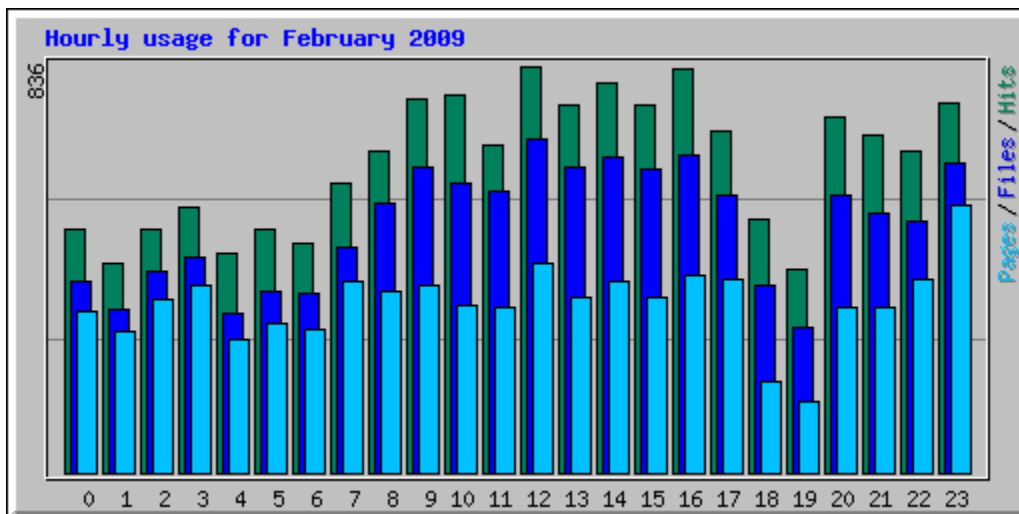

24	648	4.23%	500	4.09%	318	3.79%	83	3.67%	104	5.35%	26062	2.25%
25	426	2.78%	326	2.67%	168	2.00%	82	3.63%	100	5.14%	27712	2.40%
26	411	2.68%	292	2.39%	147	1.75%	78	3.45%	89	4.58%	103556	8.96%
27	571	3.72%	467	3.82%	260	3.10%	103	4.56%	119	6.12%	22743	1.97%
28	472	3.08%	363	2.97%	231	2.76%	92	4.07%	102	5.25%	12125	1.05%

Hourly Statistics for February 2009

Hour	Hits		Files		Pages		KBytes					
	Avg	Total	Avg	Total	Avg	Total	Avg	Total				
0	17	499	3.25%	14	394	3.22%	11	331	3.95%	860	24067	2.08%
1	15	430	2.80%	12	336	2.75%	10	289	3.45%	355	9953	0.86%
2	17	502	3.27%	14	414	3.39%	12	356	4.25%	332	9284	0.80%
3	19	544	3.55%	15	444	3.63%	13	386	4.61%	688	19257	1.67%
4	16	449	2.93%	11	326	2.67%	9	273	3.26%	387	10836	0.94%
5	17	502	3.27%	13	372	3.04%	11	308	3.68%	1612	45131	3.90%
6	16	470	3.06%	13	370	3.03%	10	295	3.52%	475	13311	1.15%
7	21	596	3.89%	16	465	3.80%	14	394	4.70%	775	21708	1.88%
8	23	661	4.31%	19	552	4.51%	13	374	4.46%	1150	32192	2.79%
9	27	770	5.02%	22	630	5.15%	13	387	4.62%	1701	47630	4.12%
10	27	776	5.06%	21	596	4.87%	12	342	4.08%	926	25915	2.24%
11	24	675	4.40%	20	580	4.74%	12	340	4.06%	4474	125261	10.84%
12	29	836	5.45%	24	686	5.61%	15	431	5.14%	4493	125816	10.89%
13	27	756	4.93%	22	626	5.12%	12	362	4.32%	1103	30883	2.67%
14	28	800	5.22%	23	648	5.30%	14	392	4.68%	896	25084	2.17%
15	26	754	4.92%	22	625	5.11%	12	362	4.32%	1218	34111	2.95%
16	29	831	5.42%	23	654	5.35%	14	404	4.82%	1083	30335	2.62%
17	25	701	4.57%	20	569	4.65%	14	397	4.74%	3794	106222	9.19%
18	18	522	3.40%	13	385	3.15%	6	187	2.23%	2742	76776	6.64%
19	14	417	2.72%	10	299	2.45%	5	147	1.75%	2328	65175	5.64%
20	26	730	4.76%	20	570	4.66%	12	340	4.06%	3778	105772	9.15%
21	24	694	4.53%	19	535	4.37%	12	339	4.05%	2423	67843	5.87%
22	23	663	4.32%	18	516	4.22%	14	396	4.73%	3083	86316	7.47%